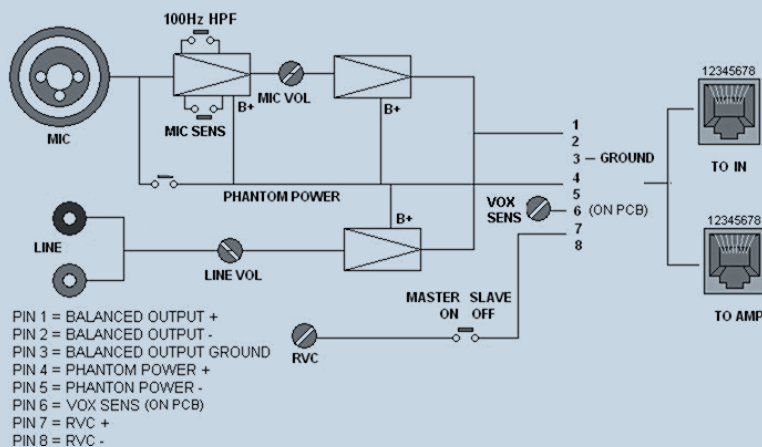

Optional Accessories:

XO-5239
2m cable
3.5mm Stereo Plug
to 2 RCA plugs

RVC-ADAPT

Connects up to three PRO-RVC's
to other manufacturers amplifiers
and receivers.