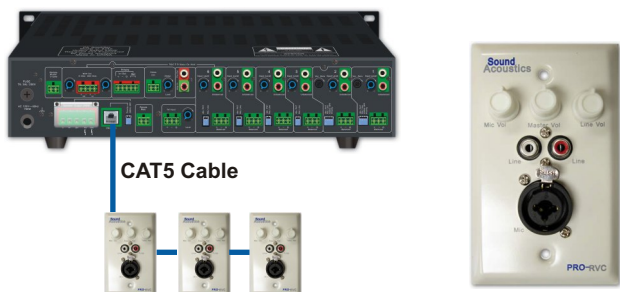

PRO-RVC

Remote mic / line mixer with remote master volume

Ultra low noise design.
Add 1 x Mic and 1 x line input to any Sound Acoustics amplifier.
Includes Mic, line and master volume controls.
Daisy chain up to 3 x PRO-RVC's for a total of 6 additional inputs.
Plugs directly into any Sound Acoustics Amplifier via RJ45 jack.
XLR, ¼ inch phone and RCA inputs.
Fits single gang electrical boxes.

Optional accessory: Universal PRO-RVC Adaptor [RVC-ADAPT*](#)
*Not required when connecting to Sound Acoustics products.