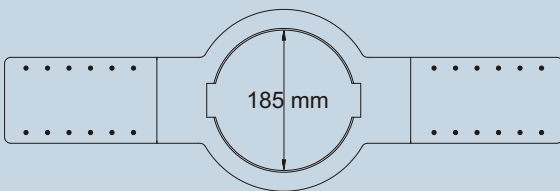

SA-675 Rough-in bracket cut-out size.