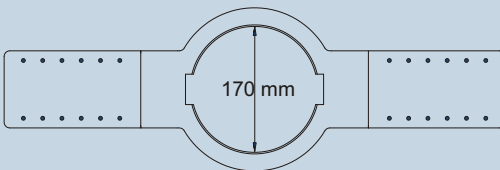

### Features:

- Available in 2 sizes: 5.25" (SA-575) | 6.5" (SA-675).
- Silk dome tweeters and Polypropylene woofers.
- High power handling.
- Ultra-fast response capacitors.
- L-clip clamping mechanism.
- Paintable grills and frame.
- Includes rough-in bracket.
- 10 Year Warranty.

#### SA-575 Rough-in bracket cut-out size.

#### SA-575

- Power Handling: 80W RMS.
- Frequency Response: 60Hz - 40 KHz.
- Sensitivity: 92dB.
- Impedance: 8 Ohm.
- Woofer: 5.25" mica filled polypropylene cone /rubber edge.
- Tweeter: 1" silk dome super tweeter - swivels.
- Crossover Frequency: 2.5kHz.
- Overall Dimensions: 191mm
- Cutout Dimensions: 170mm
- Mounting Depth: 70mm

#### SA-675

- Power Handling: 100W RMS
- Frequency Response: 50Hz - 40kHz
- Sensitivity: 92dB
- Impedance: 8 Ohm
- Woofer: 6.5" mica filled polypropylene cone /rubber edge.
- Tweeter: 1" silk dome super tweeter - swivels.
- Crossover Frequency: 2.5kHz.
- Overall Dimensions: 204mm
- Cutout Dimensions: 185mm
- Mounting Depth: 74mm